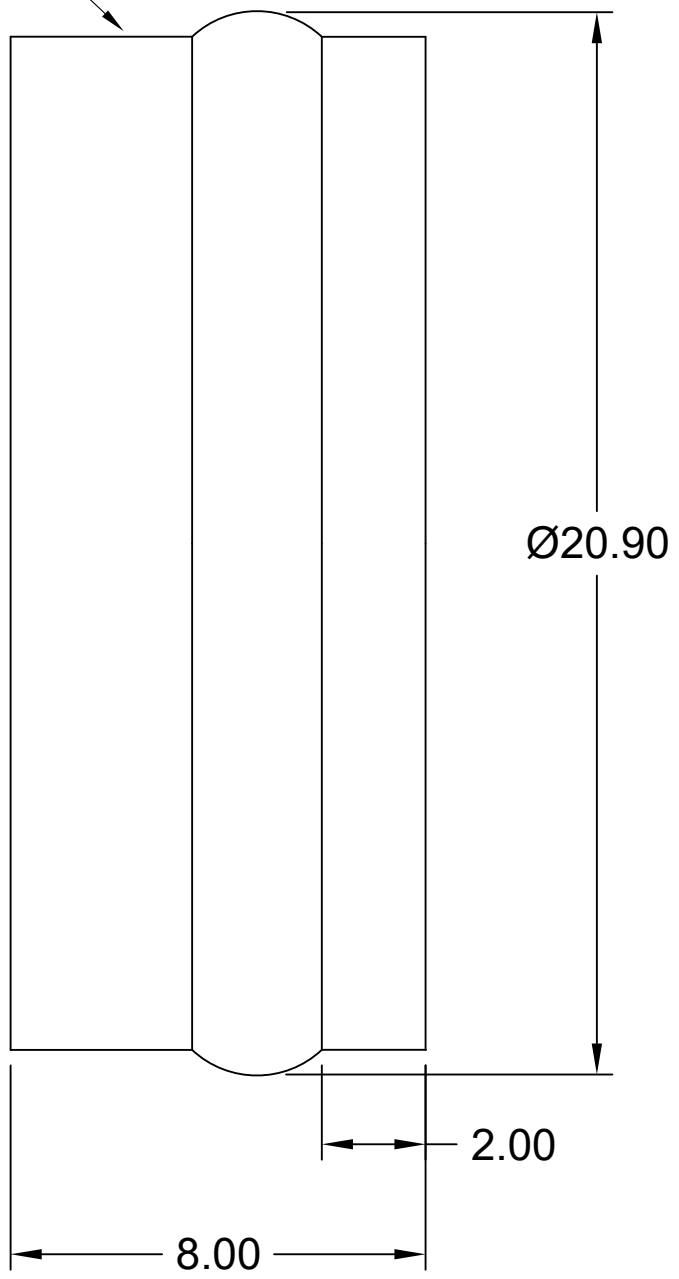

SURFACE COATED WITH SAND

FOR REFERENCE ONLY DIMENSIONS SUBJECT TO CHANGE

TITLE  
**18" SANDED MANHOLE ADAPTER  
F679/F1336 PS 46 PSM PVC**

1-800-437-4670	FARGO, ND	DATE 06-04-09	SCALE NONE	PART NO. 116-0018
----------------	-----------	---------------	------------	-------------------