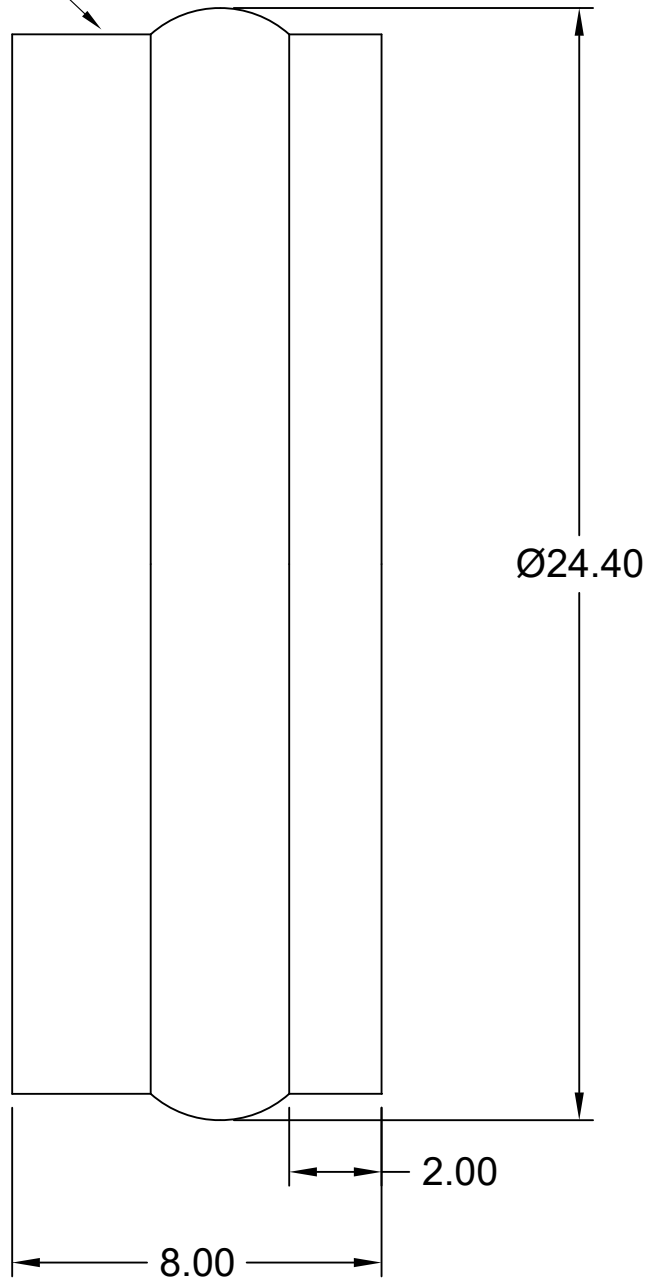

SURFACE COATED WITH SAND

FOR REFERENCE ONLY DIMENSIONS SUBJECT TO CHANGE

TITLE

21" SANDED MANHOLE ADAPTER
F679/F1336 PS 46 PSM PVC

1-800-437-4670 FARGO, ND

DATE 06-04-09

SCALE NONE

PART NO. 116-0021