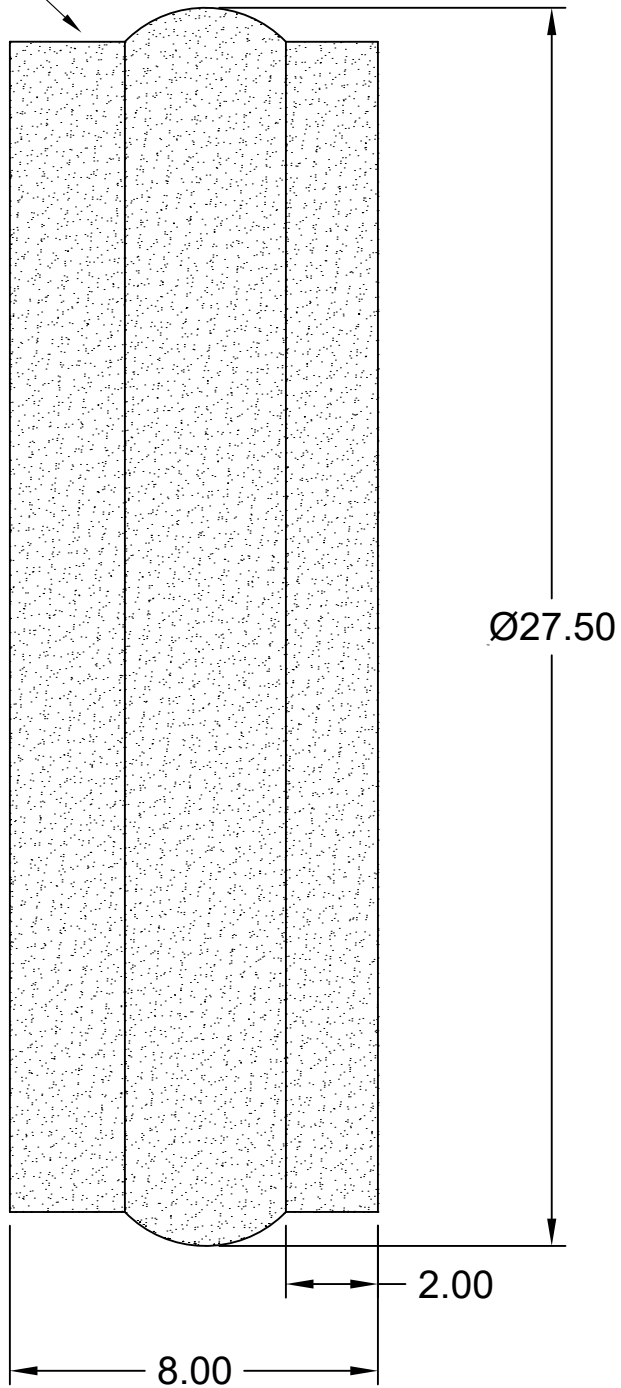

SURFACE COATED WITH SAND

FOR REFERENCE ONLY DIMENSIONS SUBJECT TO CHANGE

TITLE

24" SANDED MANHOLE ADAPTER
F679/F1336 PS 46 PSM PVC

1-800-437-4670 FARGO, ND

DATE 06-04-09

SCALE NONE

PART NO. 116-0024