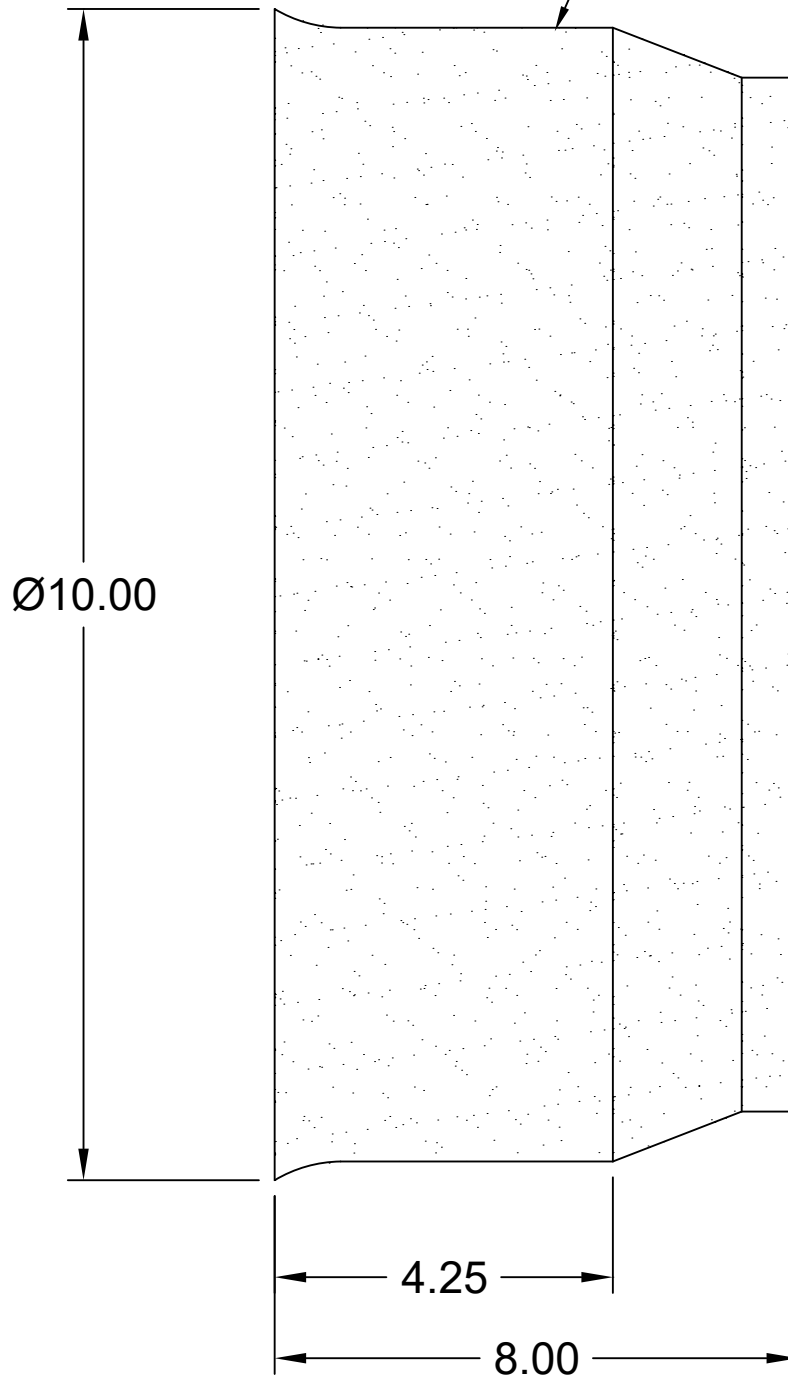

SURFACE COATED WITH SAND

FOR REFERENCE ONLY

DIMENSIONS SUBJECT TO CHANGE

TITLE

8" ULTRA-RIB  
SANDED MANHOLE ADAPTER (B)

1-800-437-4670 FARGO, ND

DATE 8-25-09

SCALE NONE

PART NO. 616-0008