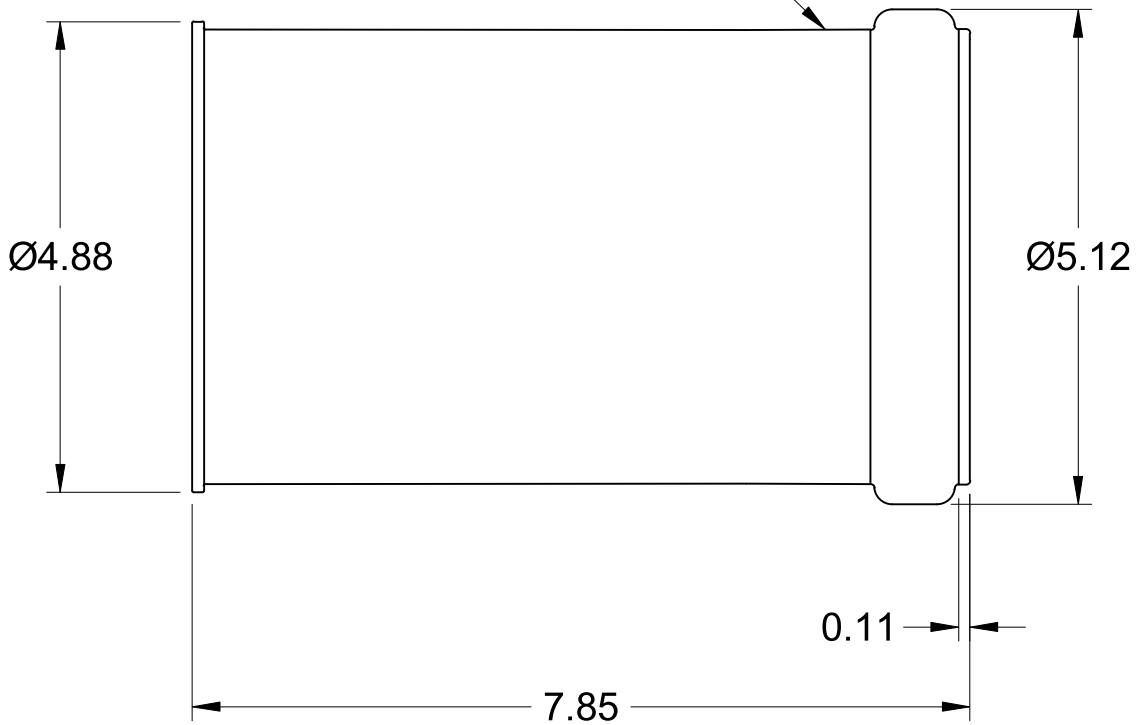

SURFACE COATED WITH SAND

FOR REFERENCE ONLY DIMENSIONS SUBJECT TO CHANGE

TITLE

4" SANDED MANHOLE ADAPTER G
D3034/F1336 SDR 26 PVC PSM

1-800-437-4670 FARGO, ND

DATE 11-09-13

SCALE NONE

PART NO. 916-0004