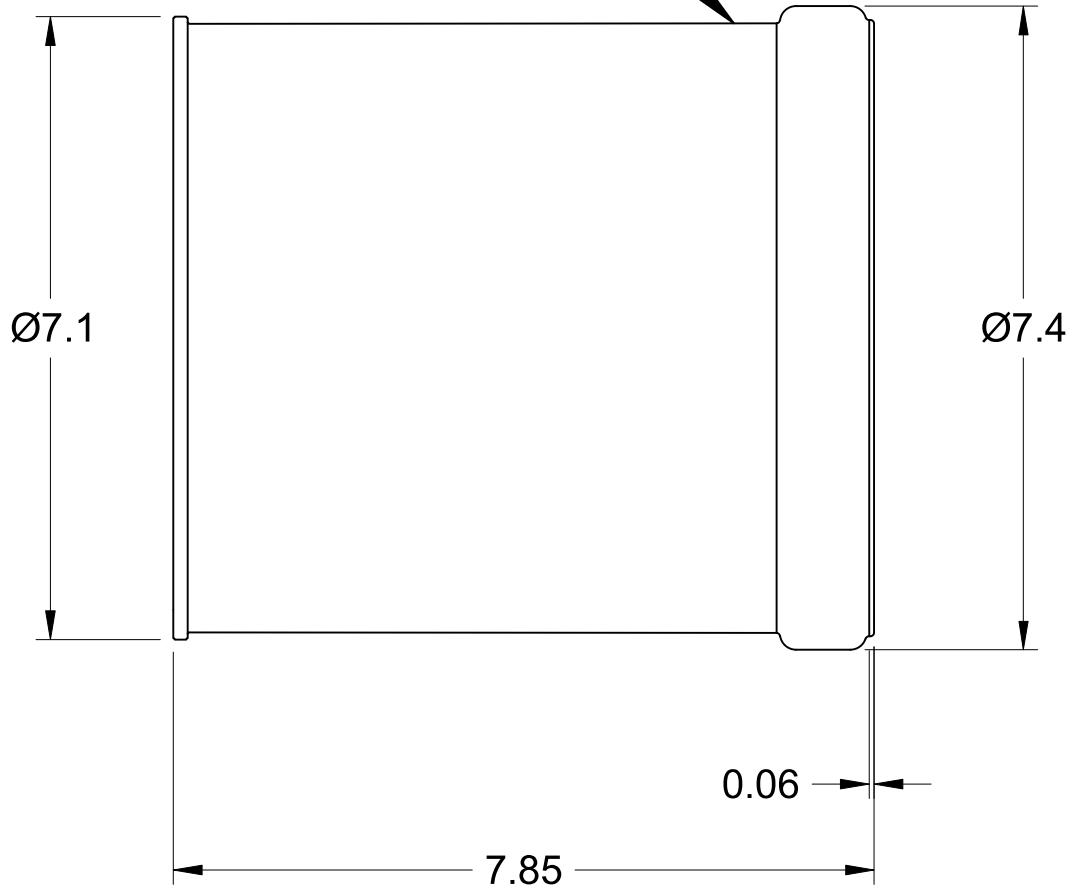

SURFACE COATED WITH SAND

FOR REFERENCE ONLY DIMENSIONS SUBJECT TO CHANGE

TITLE

6" SANDED MANHOLE ADAPTER G  
D3034/F1336 SDR 26 PVC PSM

1-800-437-4670 FARGO, ND

DATE 11-09-13

SCALE NONE

PART NO. 916-0006