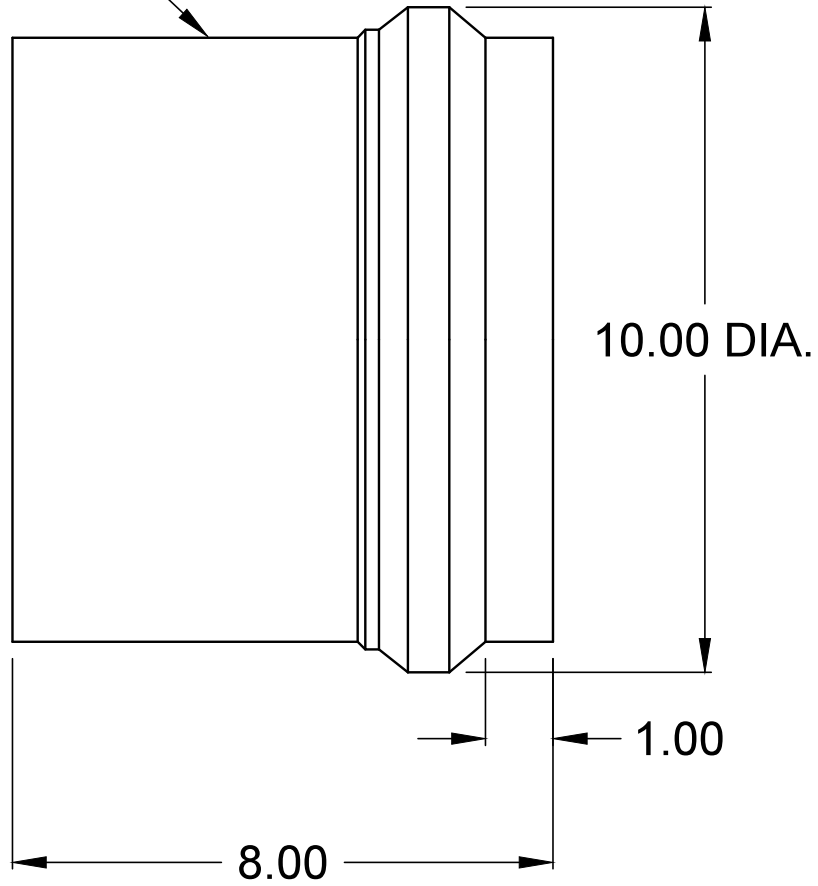

SURFACE COATED WITH SAND

FOR REFERENCE ONLY DIMENSIONS SUBJECT TO CHANGE

TITLE

8" SANDED MANHOLE ADAPTER
D3034/F1336 SDR 26 PSM PVC

1-800-437-4670 FARGO, ND

DATE 07-08-09

SCALE NONE

PART NO. 916-0008