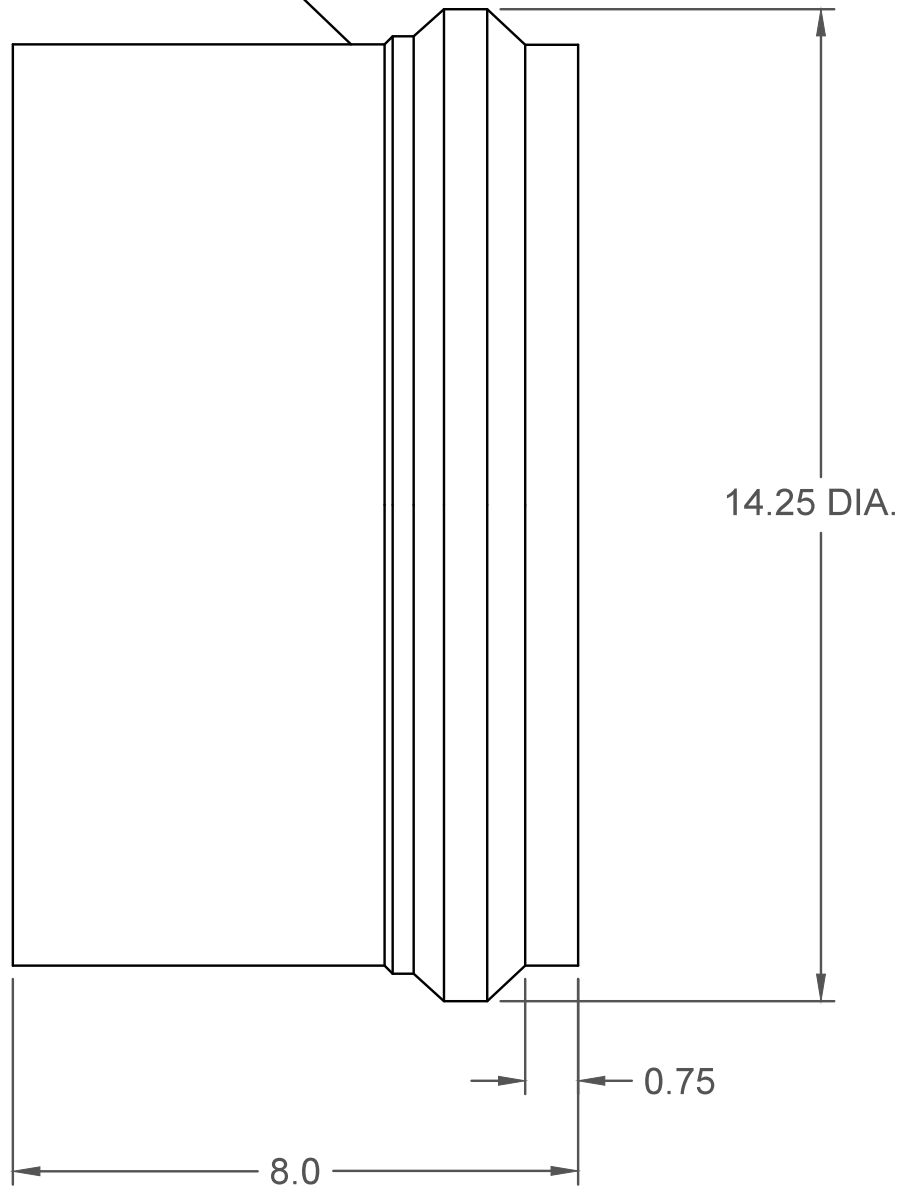

SURFACE COATED WITH SAND

FOR REFERENCE ONLY DIMENSIONS SUBJECT TO CHANGE

TITLE

12" SANDED MANHOLE ADAPTER G
D3034/F1336 SDR 26 PSM PVC

1-800-437-4670 FARGO, ND

DATE 10-10-13

SCALE NONE

PART NO. 916-0012