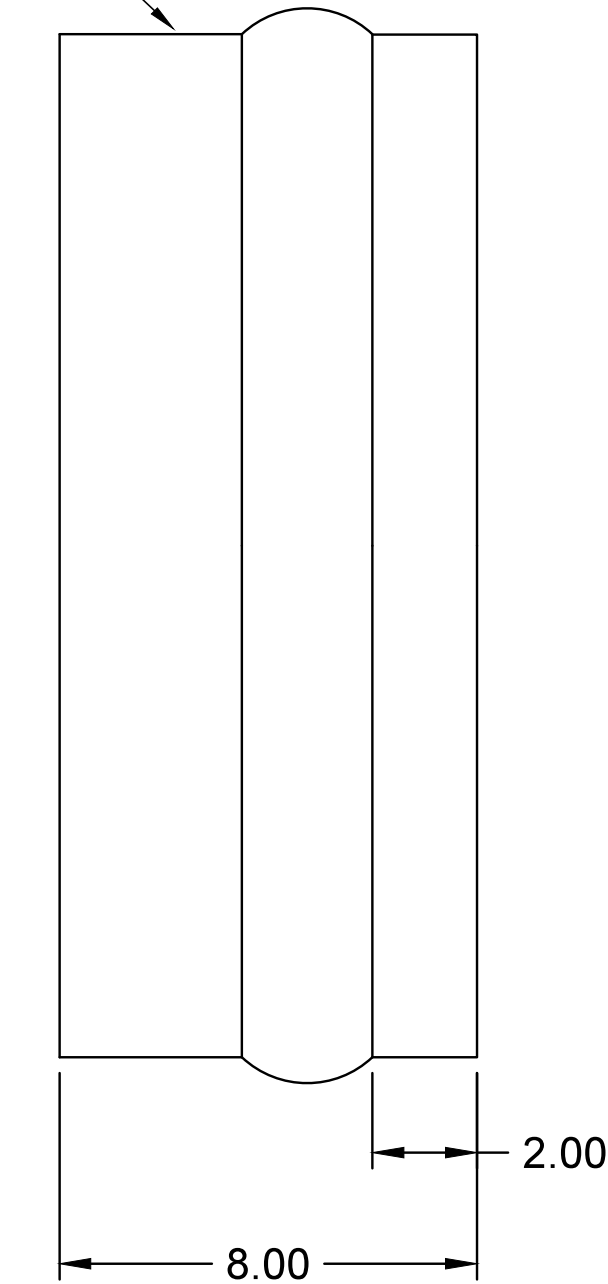

SURFACE COATED WITH SAND

FOR REFERENCE ONLY DIMENSIONS SUBJECT TO CHANGE

TITLE

18" SANDED MANHOLE ADAPTER
F679/F1336 PS 115 PSM PVC

1-800-437-4670 FARGO, ND

DATE 06-04-09

SCALE NONE

PART NO. 916-0018