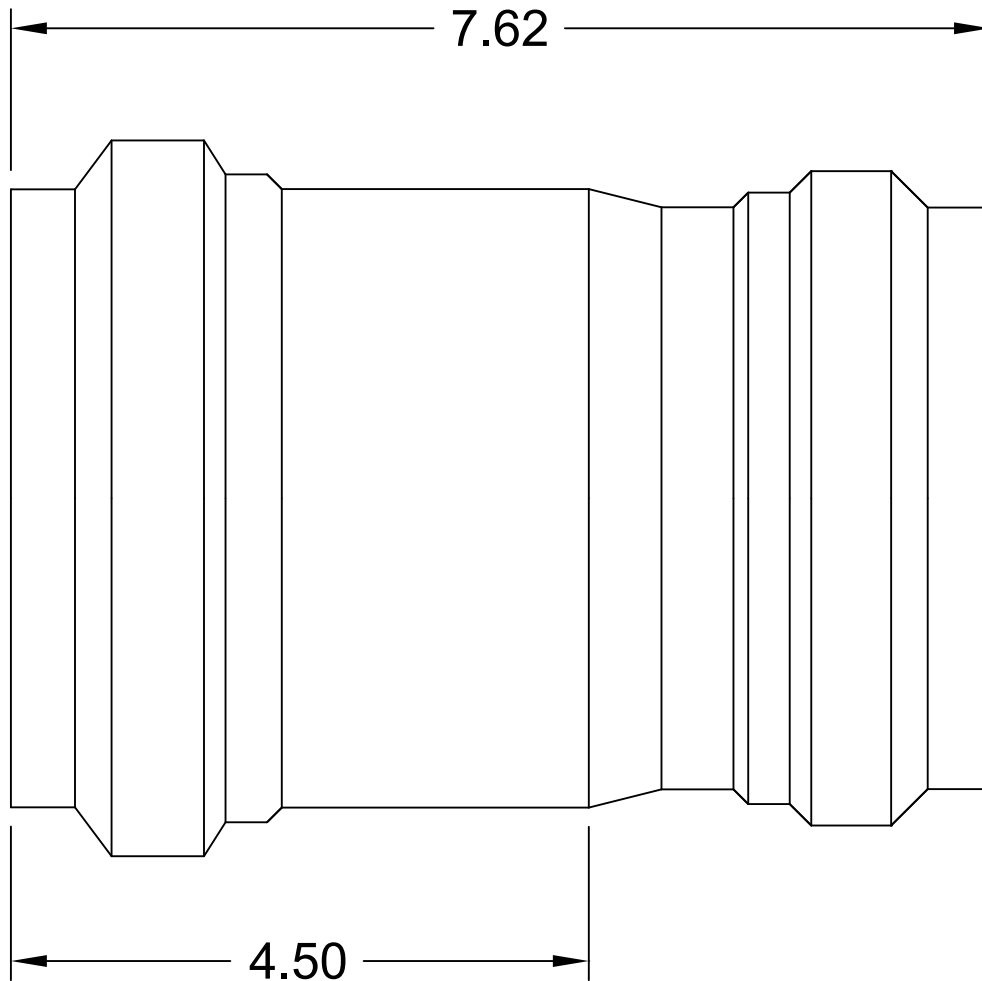

4" PSM PIPE WILL SLIDE THRU ADAPTER

FOR REFERENCE ONLY DIMENSIONS SUBJECT TO CHANGE

TITLE

**4" IPS G x SEWER G ADAPTER
NO-STOP**

1-800-437-4670

FARGO, ND

DATE 04-21-12

SCALE NONE

PART NO. G332-0004NS