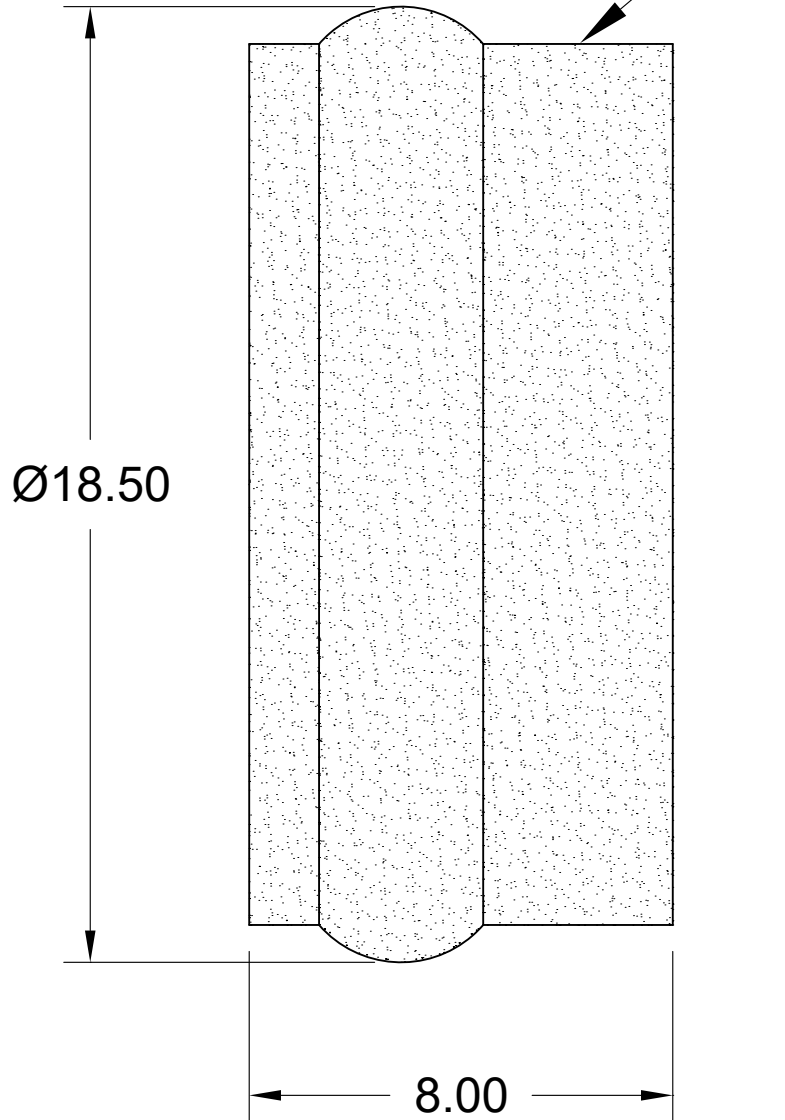

SURFACE COATED WITH SAND

**\*\*Non-Standard / Specialty Fittings are Non-Returnable\*\***

FOR REFERENCE ONLY DIMENSIONS SUBJECT TO CHANGE

TITLE

14" SANDED MANHOLE ADAPTER  
C905 DR 18 NON-PRESSURE PVC

1-800-437-4670 FARGO, ND

DATE 5-9-14

SCALE NONE

PART NO. Y16-0014